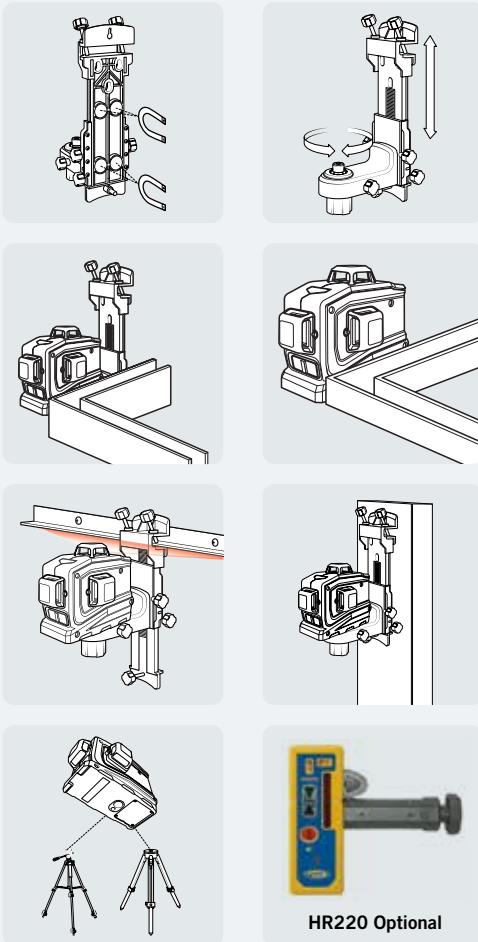

LT56 Laser Tool

Included Accessory

HR220 Optional

LT56 Package

LT56-2 Package with HR220 Receiver

Specifications

Laser Power	Less than 1mw
Class/Wavelength	Class 2 / 635nm
Batteries	Lithium-ion, 7200 mAh, 3.7 V
Battery Life	1 beam - 45 hours 2 beam - 35 hours 3 beam - 25 hours
Charge Time	12 hours (30 minute quick charge will provide 2 hours operation with 2 beams)
Battery Warranty	2 years
Charger	Input: 100-240V AC 190 mA Output: 5V DC 800mA
Out of Level Indication	Flashing beam - triple flash every 10 seconds
Self Leveling Range	4° ±1° all direction
Dust and Water Resistance	IP54
Operating Temperature	-10° to 45° (14 °F to 113 °F)
Storage Temperature	-20° to 60° (-4 °F to 140 °F)
Size (L x W x H)	152 x 116 x 84 mm (4.6 x 6.0 x 3.3 in)
Weight	0.67 kg (1.48 lb)

Rugged Universal Laser Layout Tool

LT56 Laser Tool

Rugged Universal Laser Layout Tool

The LT56 provides three 360 degree planes of laser light. A horizontal plane and 2 vertical planes 90 degrees apart provide all the reference required for interior layout.

- Bright crisp laser lines - extends the working range and are easy to see
- Lithium-Ion batteries provide 25 hour operating time - huge savings on battery cost compared to alkaline models and are ecological friendly
- Rugged and durable - 3 foot (1m) drop specification means the LT56 can keep working even after minor accidents
- Versatile mounting accessory - includes ceiling track, magnetic and tripod mounts with rotation and fine vertical adjustment
- The HR220 Line Receiver can be added for short range exterior layout and elevation control