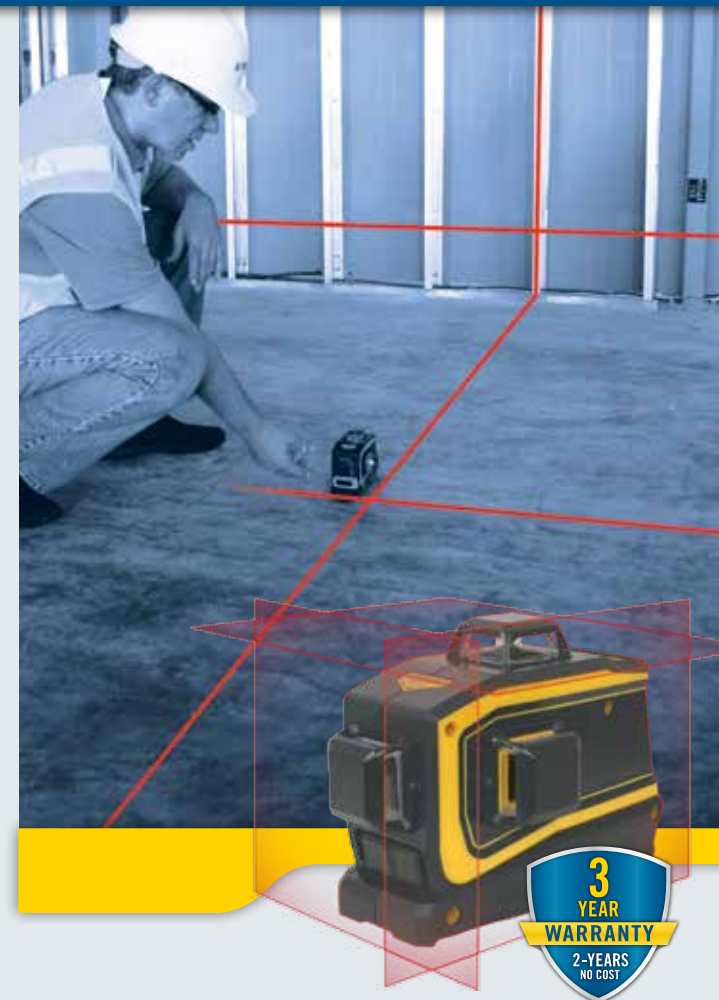

LT56 Laser Tool

Included Accessory

HR220 Optional

LT56 Package

LT56-2 Package with HR220 Receiver

Specifications

Laser Power	Less than 1mw
Class/Wavelength	Class 2 / 635nm
Batteries	Lithium-ion, 7200 mAh, 3.7 V
Battery Life	1 beam - 45 hours 2 beam - 35 hours 3 beam - 25 hours
Charge Time	12 hours (30 minute quick charge will provide 2 hours operation with 2 beams)
Battery Warranty	2 years
Charger	Input: 100-240V AC 190 mA Output: 5V DC 800mA
Out of Level Indication	Flashing beam - triple flash every 10 seconds
Self Leveling Range	4° ±1° all direction
Dust and Water Resistance	IP54
Operating Temperature	-10° to 45° (14 °F to 113 °F)
Storage Temperature	-20° to 60° (-4 °F to 140 °F)
Size (L x W x H)	152 x 116 x 84 mm (4.6 x 6.0 x 3.3 in)
Weight	0.67 kg (1.48 lb)

Rugged Universal Laser Layout Tool

LT56 Laser Tool

Rugged Universal Laser Layout Tool

The LT56 provides three 360 degree planes of laser light. A horizontal plane and 2 vertical planes 90 degrees apart provide all the reference required for interior layout.

- Bright crisp laser lines - extends the working range and are easy to see
- Lithium-Ion batteries provide 25 hour operating time - huge savings on battery cost compared to alkaline models and are ecological friendly
- Rugged and durable - 3 foot (1m) drop specification means the LT56 can keep working even after minor accidents
- Versatile mounting accessory - includes ceiling track, magnetic and tripod mounts with rotation and fine vertical adjustment
- The HR220 Line Receiver can be added for short range exterior layout and elevation control