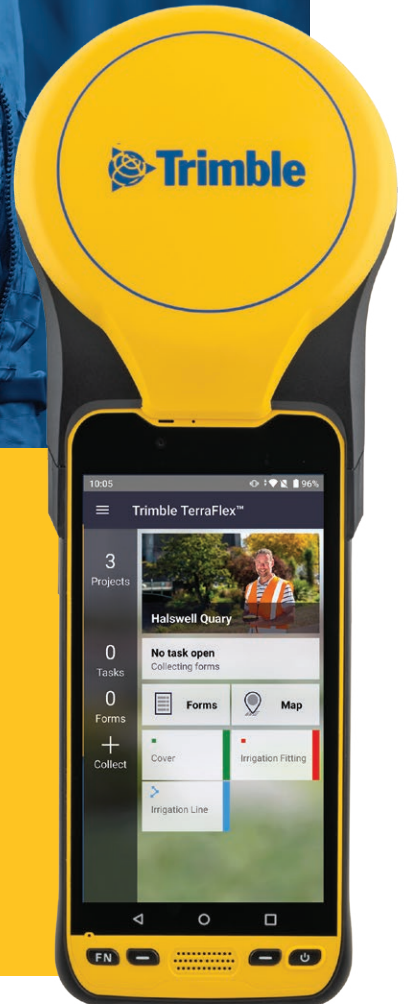

## Trimble Precision in Your Hands

The **Trimble® TDC650** is the ultimate high-performance GNSS handheld receiver for GIS professionals. Slim, rugged and easy to use, it boosts productivity and delivers maximum positioning accuracy in a single integrated solution. By combining the flexibility of a handheld with intuitive Android™ simplicity and robust field applications like Trimble TerraFlex™ and Esri® ArcGIS® Field Maps, the TDC650 is the productive partner you need that puts Trimble precision firmly in your hands.

# A high-performance GNSS field solution that won't slow you down.

High-accuracy GNSS integrated into a convenient handheld for efficient and reliable data collection.

- Scalable high-accuracy positioning, from meter- to centimeter-level, even in the hand.
- Ergonomic, streamlined form factor enables easy handling and portability in the field.
- Rugged IP67-rated design with military certification keeps you working in all conditions and environments.
- Android operating system requires little to no training out of the box.
- Google Mobile™ services certified to run Google core applications and access thousands of apps on the Google Play™ store so you can customize the handheld the way you want.
- Supports professional GIS mobile apps including Trimble TerraFlex, Trimble Penmap® for Android, and Esri® ArcGIS® Field Maps for easy and reliable data collection.
- Innovative TerraFlex and Penmap workflow uses the camera as a virtual pole, enabling horizontal centimeter accuracy in the hand without a physical pole.
- Supports Trimble FieldPoint RTX real-time corrections over satellite or Internet for 10 cm positioning accuracy worldwide.

## The TDC650 also features...

- Bright all-weather 6-inch display
- Integrated 4G cellular modem
- Large 4 GB memory and 64 GB storage
- All day battery life
- High resolution 13 MP rear / 5 MP front camera